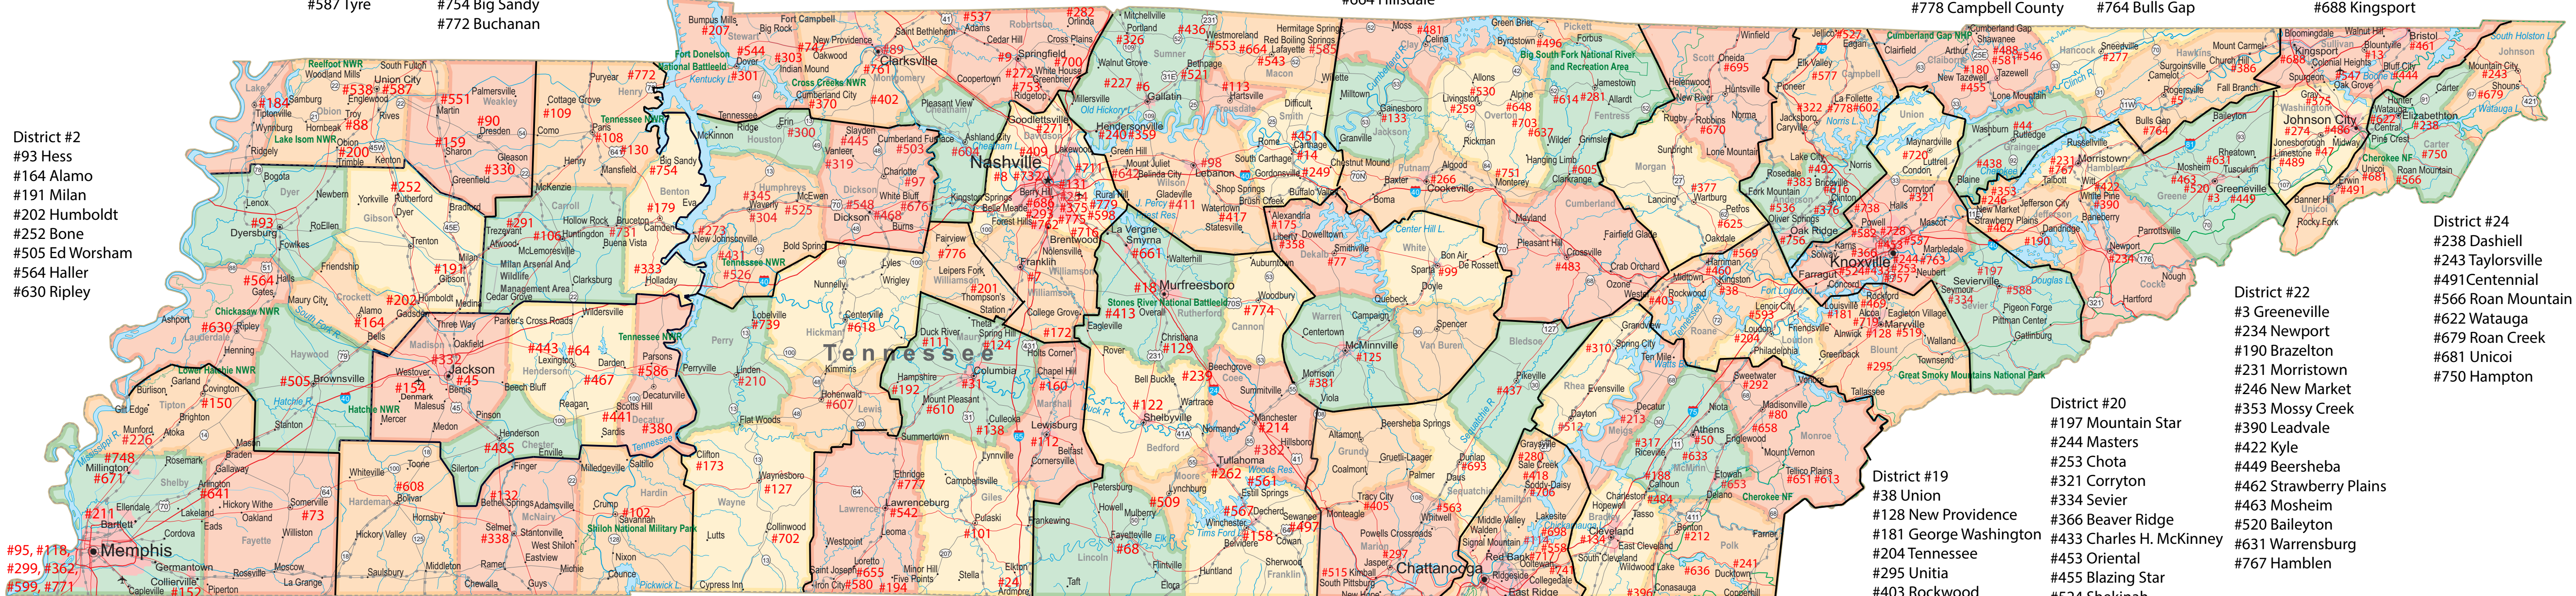

- District #9 (con't)
- #445 Camp
- #468 Dickson
- #503 Iron
- #525 McEwen
- #548 Tennessee City
- #676 White Buff

- District #12
- #6 King Solomon
- #14 Carthage-Benevolent
- #98 Lebanon
- #113 Hartsville
- #227 Cherry Mound
- #249 New Middleton
- #326 Portland
- #359 Hendersonville

- District #12 (con't)
- #411 Joppa
- #417 Comer
- #436 Trammel
- #451 Difficult
- #521 Bethpage
- #553 Fayette
- #585 Red Boiling Springs
- #642 Mt. Juliet
- #664 Hillsdale

- District #13
- #133 Tannehill
- #259 Livingston
- #266 Cookeville
- #281 Jamestown
- #481 Canton
- #483 Crossville
- #496 Byrdstown

- District #13 (con't)
- #530 Eagle Creek
- #605 Clarkrange
- #614 Little Crab
- #637 Shiloh
- #648 West Fork
- #703 Green Pond
- #751 Monterey

- District #25
- #377 Emerald
- #625 Black Diamond
- #670 Scott County
- #695 Oneida

- District #18
- #322 Jacksboro
- #376 Alpha
- #383 Valley
- #492 Coal Creek
- #527 Jellico
- #536 Omega
- #577 Valley Star
- #602 Stooksbury
- #616 Crystal
- #756 Faith
- #778 Campbell County

- District #21
- #5 Overton
- #44 Rising Star
- #180 Evening Star
- #277 Sneedville
- #386 Clay
- #438 Tate Spring
- #488 Powell Valley
- #546 Shawanee
- #581 Big Spring Union
- #764 Bulls Gap

- District #23
- #13 Whiteside
- #47 Rhea
- #274 Johnson
- #444 Zollicoffer
- #461 King
- #486 Johnson City
- #489 Arcana
- #547 M. M. Martin
- #575 Sinking Creek
- #688 Kingsport

- District #2
- #93 Hess
- #164 Alamo
- #191 Milan
- #202 Humboldt
- #252 Bone
- #505 Ed Worsham
- #564 Haller
- #630 Ripley

- #95, #118, #211, #226, #299, #362, #599, #771

- District #1
- #73 Somerville
- #95 Unity
- #118 Memphis
- #150 Dunham
- #152 Collierville
- #211 Bartlett
- #226 Tipton
- #299 Desoto
- #362 Park Avenue
- #599 Oakville
- #641 Arlington
- #671 Millington
- #748 Richland
- #771 Berclair

- District #4
- #45 Jackson
- #64 Constantine
- #154 Denmark Danes
- #332 St. Johns
- #608 Bolivar
- #380 Center
- #441 Ebenezer
- #443 Juno
- #467 Cheap Valley
- #485 Henderson
- #586 Parsons

- District #26
- #102 Savannah
- #132 Purdy
- #338 Selmer
- #608 Bolivar

- District #6
- #127 Waynesboro
- #173 Clifton
- #210 Linden
- #607 Hohenwald
- #618 Centerville
- #702 Collinwood
- #739 Lobelville
- #776 Fairview

- District #8
- #7 Hiram
- #8 Corinthian
- #131 West Nashville Phoenix
- #172 Owen Hill
- #201 Bethesda
- #254 Ionic
- #271 Goodlettsville
- #293 Claiborne
- #375 McWhitersville
- #409 Centre Star
- #598 Old Hickory
- #686 Observance
- #711 John B. Garrett
- #716 Bellevue
- #732 Doric
- #762 Madison
- #775 Mill Creek
- #779 Conlegium Ritus Austeri

- District #10
- #24 Ardmore
- #31 Columbia
- #101 Pulaski
- #111 Benton
- #112 Dillahunty
- #124 Spring Hill
- #138 Pleasant Grove
- #160 Chapel Hill
- #192 Merriwether
- #194 Bethel
- #542 Mimosa
- #580 Stainless
- #610 Ed T. Workman
- #655 Loretto
- #777 Ethridge

- District #11
- #18 Mt. Moriah
- #68 Andrew Jackson
- #122 Shelbyville Benevolent
- #129 Mars Hill
- #158 Winchester
- #214 Highland
- #239 Hermon
- #262 Tullahoma
- #382 Hillsboro
- #413 Rockvale
- #509 Farris Creek
- #561 Estill Springs
- #567 Decherd
- #661 Sam Davis
- #774 Cannon

- District #14
- #77 Center Hill
- #99 Sparta
- #125 Warren
- #175 Alexander
- #358 Dekalb
- #381 Ezel

- District #15
- #284 Felix Grundy
- #297 Olive Branch
- #405 Sewanee
- #437 St. Elmo
- #515 Marion
- #563 Whitwell
- #693 Dunlap

- District #16
- #114 Harrison
- #176 Limestone
- #199 Chattanooga
- #280 Sale Creek
- #418 Soddy
- #430 Temple
- #549 Volunteer
- #558 Fidelity
- #603 Hill City
- #673 Lookout Valley
- #698 East Lake
- #706 Daisy
- #717 Red Bank
- #736 Brainerd
- #741 Ooltewah
- #755 East Ridge
- #758 Signal Mountain

- District #17
- #50 Meridian Sun
- #80 Tellico
- #134 Cleveland
- #188 Hiwassee
- #212 Ocoee
- #213 Meigs
- #241 Ducktown
- #292 Sweetwater
- #310 Rhea Springs
- #317 Thomas A. Hamilton
- #396 Conasauga
- #484 Charleston
- #512 Dayton
- #613 Brown Hill
- #633 Manila
- #636 Reliance
- #651 Unaka
- #653 Etowah
- #656 Copperhill
- #658 Vonore

- District #19
- #38 Union
- #128 New Providence
- #181 George Washington
- #204 Tennessee
- #295 Unita
- #403 Rockwood
- #460 East Fork
- #469 Rockford
- #519 Mountain View
- #569 South Gate
- #593 Avery
- #719 Prudentia

- District #20
- #197 Mountain Star
- #244 Masters
- #253 Chota
- #321 Corryton
- #334 Sevier
- #366 Beaver Ridge
- #433 Charles H. McKinney
- #453 Oriental
- #455 Blazing Star
- #524 Shekinah
- #557 Bright Hope
- #582 Powell
- #588 French Broad
- #720 J. C. Baker
- #728 Cherokee
- #738 Mascot
- #757 Fountain City
- #763 Burlington

- District #22
- #3 Greeneville
- #234 Newport
- #190 Brazelton
- #231 Morristown
- #246 New Market
- #353 Mossy Creek
- #390 Leadvale
- #422 Kyle
- #449 Beersheba
- #462 Strawberry Plains
- #463 Mosheim
- #520 Baileyton
- #631 Warrensburg
- #767 Hamblen